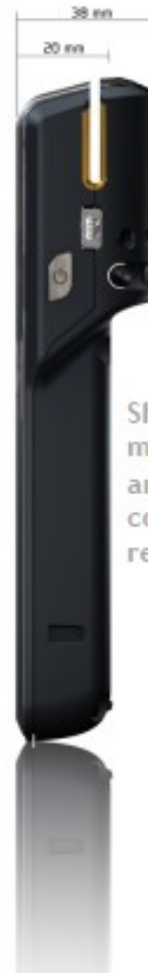

Neu

TAXI All-in-One Terminal K20 tablet

- Physical

- ✓ Pocket-sized
- ✓ Weighs less than 250g
- ✓ Full-shift duty cycle

- Interactivity

- ✓ Color touch screen
- ✓ Physical keyboard
- ✓ Readers: Smart Card, Magnetic Stripe and Contactless
- ✓ Bar code reader 1D & 2D
- ✓ External Bluetooth Printer

- Connectivity

- ✓ Wi-Fi, Bluetooth, GPRS
- ✓ USB (OTG)

- Certifications and Regulatory (in progress)

- ✓ Payment certification EMV L1 & L2
- ✓ Transportation, ID control
- ✓ Electrical/safety CE, UL, FCC part 15 Radio agreements Wi-Fi, Bluetooth

- Security

- ✓ Banking industry security (PCI PED, PA DSS)
- ✓ TLS V1 with PDSP server

→ SK20 - DIMENSIONS

Pocket
Sized

Three card readers ergonomically
positioned at the top of the terminal